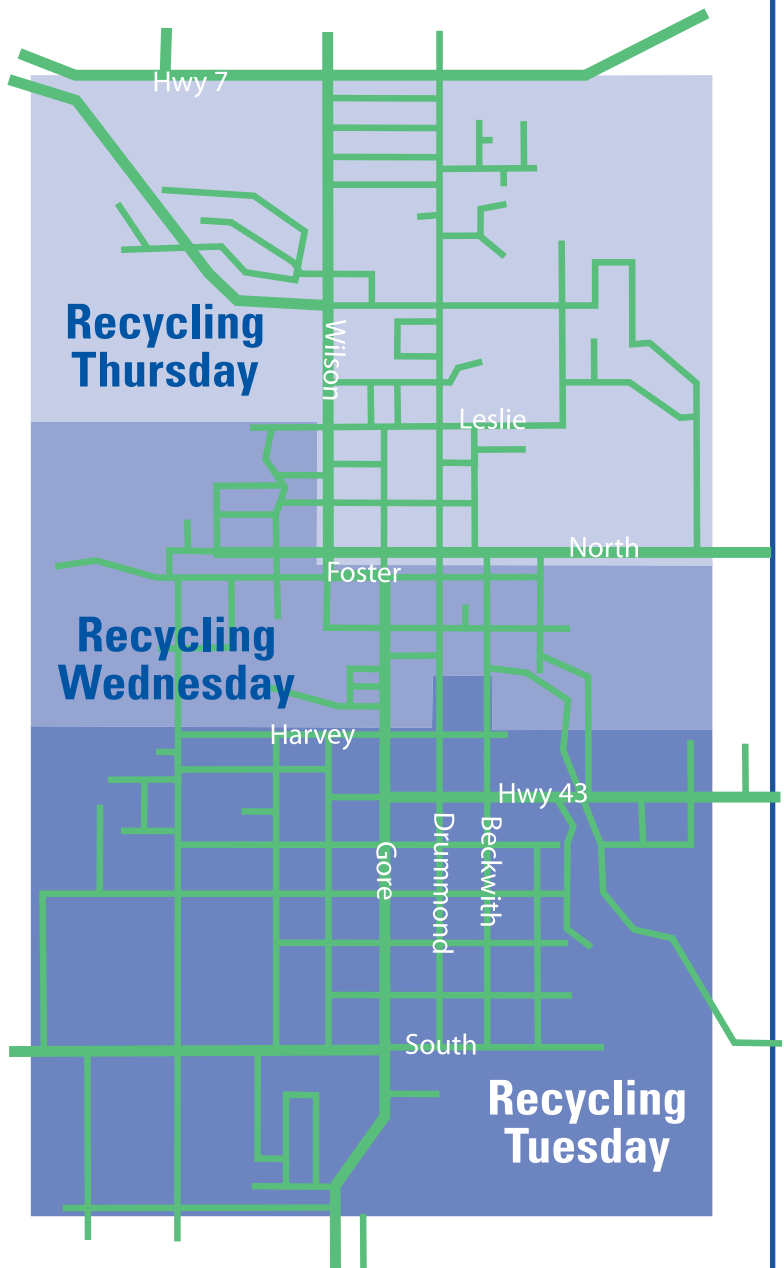

March 2009							April 2009							May 2009							June 2009						
S	M	T	W	T	F	S	S	M	T	W	T	F	S	S	M	T	W	T	F	S	S	M	T	W	T	F	S
1	2	3	4	5	6	7	1	2	3	4			3	4	5	6	7	8	9	1	2	3	4	5	6	7	
8	9	10	11	12	13	14	5	6	7	8	9	10	11	10	11	12	13	14	15	16	7	8	9	10	11	12	13
15	16	17	18	19	20	21	12	13	14	15	16	17	18	17	18	19	20	21	22	23	14	15	16	17	18	19	20
22	23	24	25	26	27	28	19	20	21	22	23	24	25	17	18	19	20	21	22	23	21	22	23	24	25	26	27
29	30	31					26	27	28	29	30		24	25	26	27	28	29	30	28	29	30					
													31														

July 2009							August 2009							September 2009							October 2009						
S	M	T	W	T	F	S	S	M	T	W	T	F	S	S	M	T	W	T	F	S	S	M	T	W	T	F	S
			1	2	3	4	2	3	4	5	6	7	8	6	7	8	9	10	11	12	4	5	6	7	8	9	10
5	6	7	8	9	10	11	9	10	11	12	13	14	15	13	14	15	16	17	18	19	11	12	13	14	15	16	17
12	13	14	15	16	17	18	16	17	18	19	20	21	22	20	21	22	23	24	25	26	18	19	20	21	22	23	24
19	20	21	22	23	24	25	23	24	25	26	27	28	29	27	28	29	30			25	26	27	28	29	30	31	
26	27	28	29	30	31		30	31																			

November 2009							December 2009							January 2010							February 2010						
S	M	T	W	T	F	S	S	M	T	W	T	F	S	S	M	T	W	T	F	S	S	M	T	W	T	F	S
1	2	3	4	5	6	7	1	2	3	4	5		1	2						1	2	3	4	5	6	7	
8	9	10	11	12	13	14	6	7	8	9	10	11	12	3	4	5	6	7	8	9	7	8	9	10	11	12	13
15	16	17	18	19	20	21	13	14	15	16	17	18	19	10	11	12	13	14	15	16	14	15	16	17	18	19	20
22	23	24	25	26	27	28	20	21	22	23	24	25	26	17	18	19	20	21	22	23	21	22	23	24	25	26	27
29	30						27	28	29	30	31		24	25	26	27	28	29	30	28							
													31														

March 2010							April 2010							May 2010							June 2010						
S	M	T	W	T	F	S	S	M	T	W	T	F	S	S	M	T	W	T	F	S	S	M	T	W	T	F	S
1	2	3	4	5	6	7	1	2	3				2	3	4	5	6	7	8	6	7	8	9	10	11	12	
8	9	10	11	12	13	14	4	5	6	7	8	9	10	9	10	11	12	13	14	15	13	14	15	16	17	18	19
15	16	17	18	19	20	21	11	12	13	14	15	16	17	16	17	18	19	20	21	22	20	21	22	23	24	25	26
22	23	24	25	26	27	28	18	19	20	21	22	23	24	23	24	25	26	27	28	29	27	28	29	30			
28	29	30	31				25	26	27	28	29	30	30	31													

For more information:

www.PerthRecycles.com or 613 267-3311